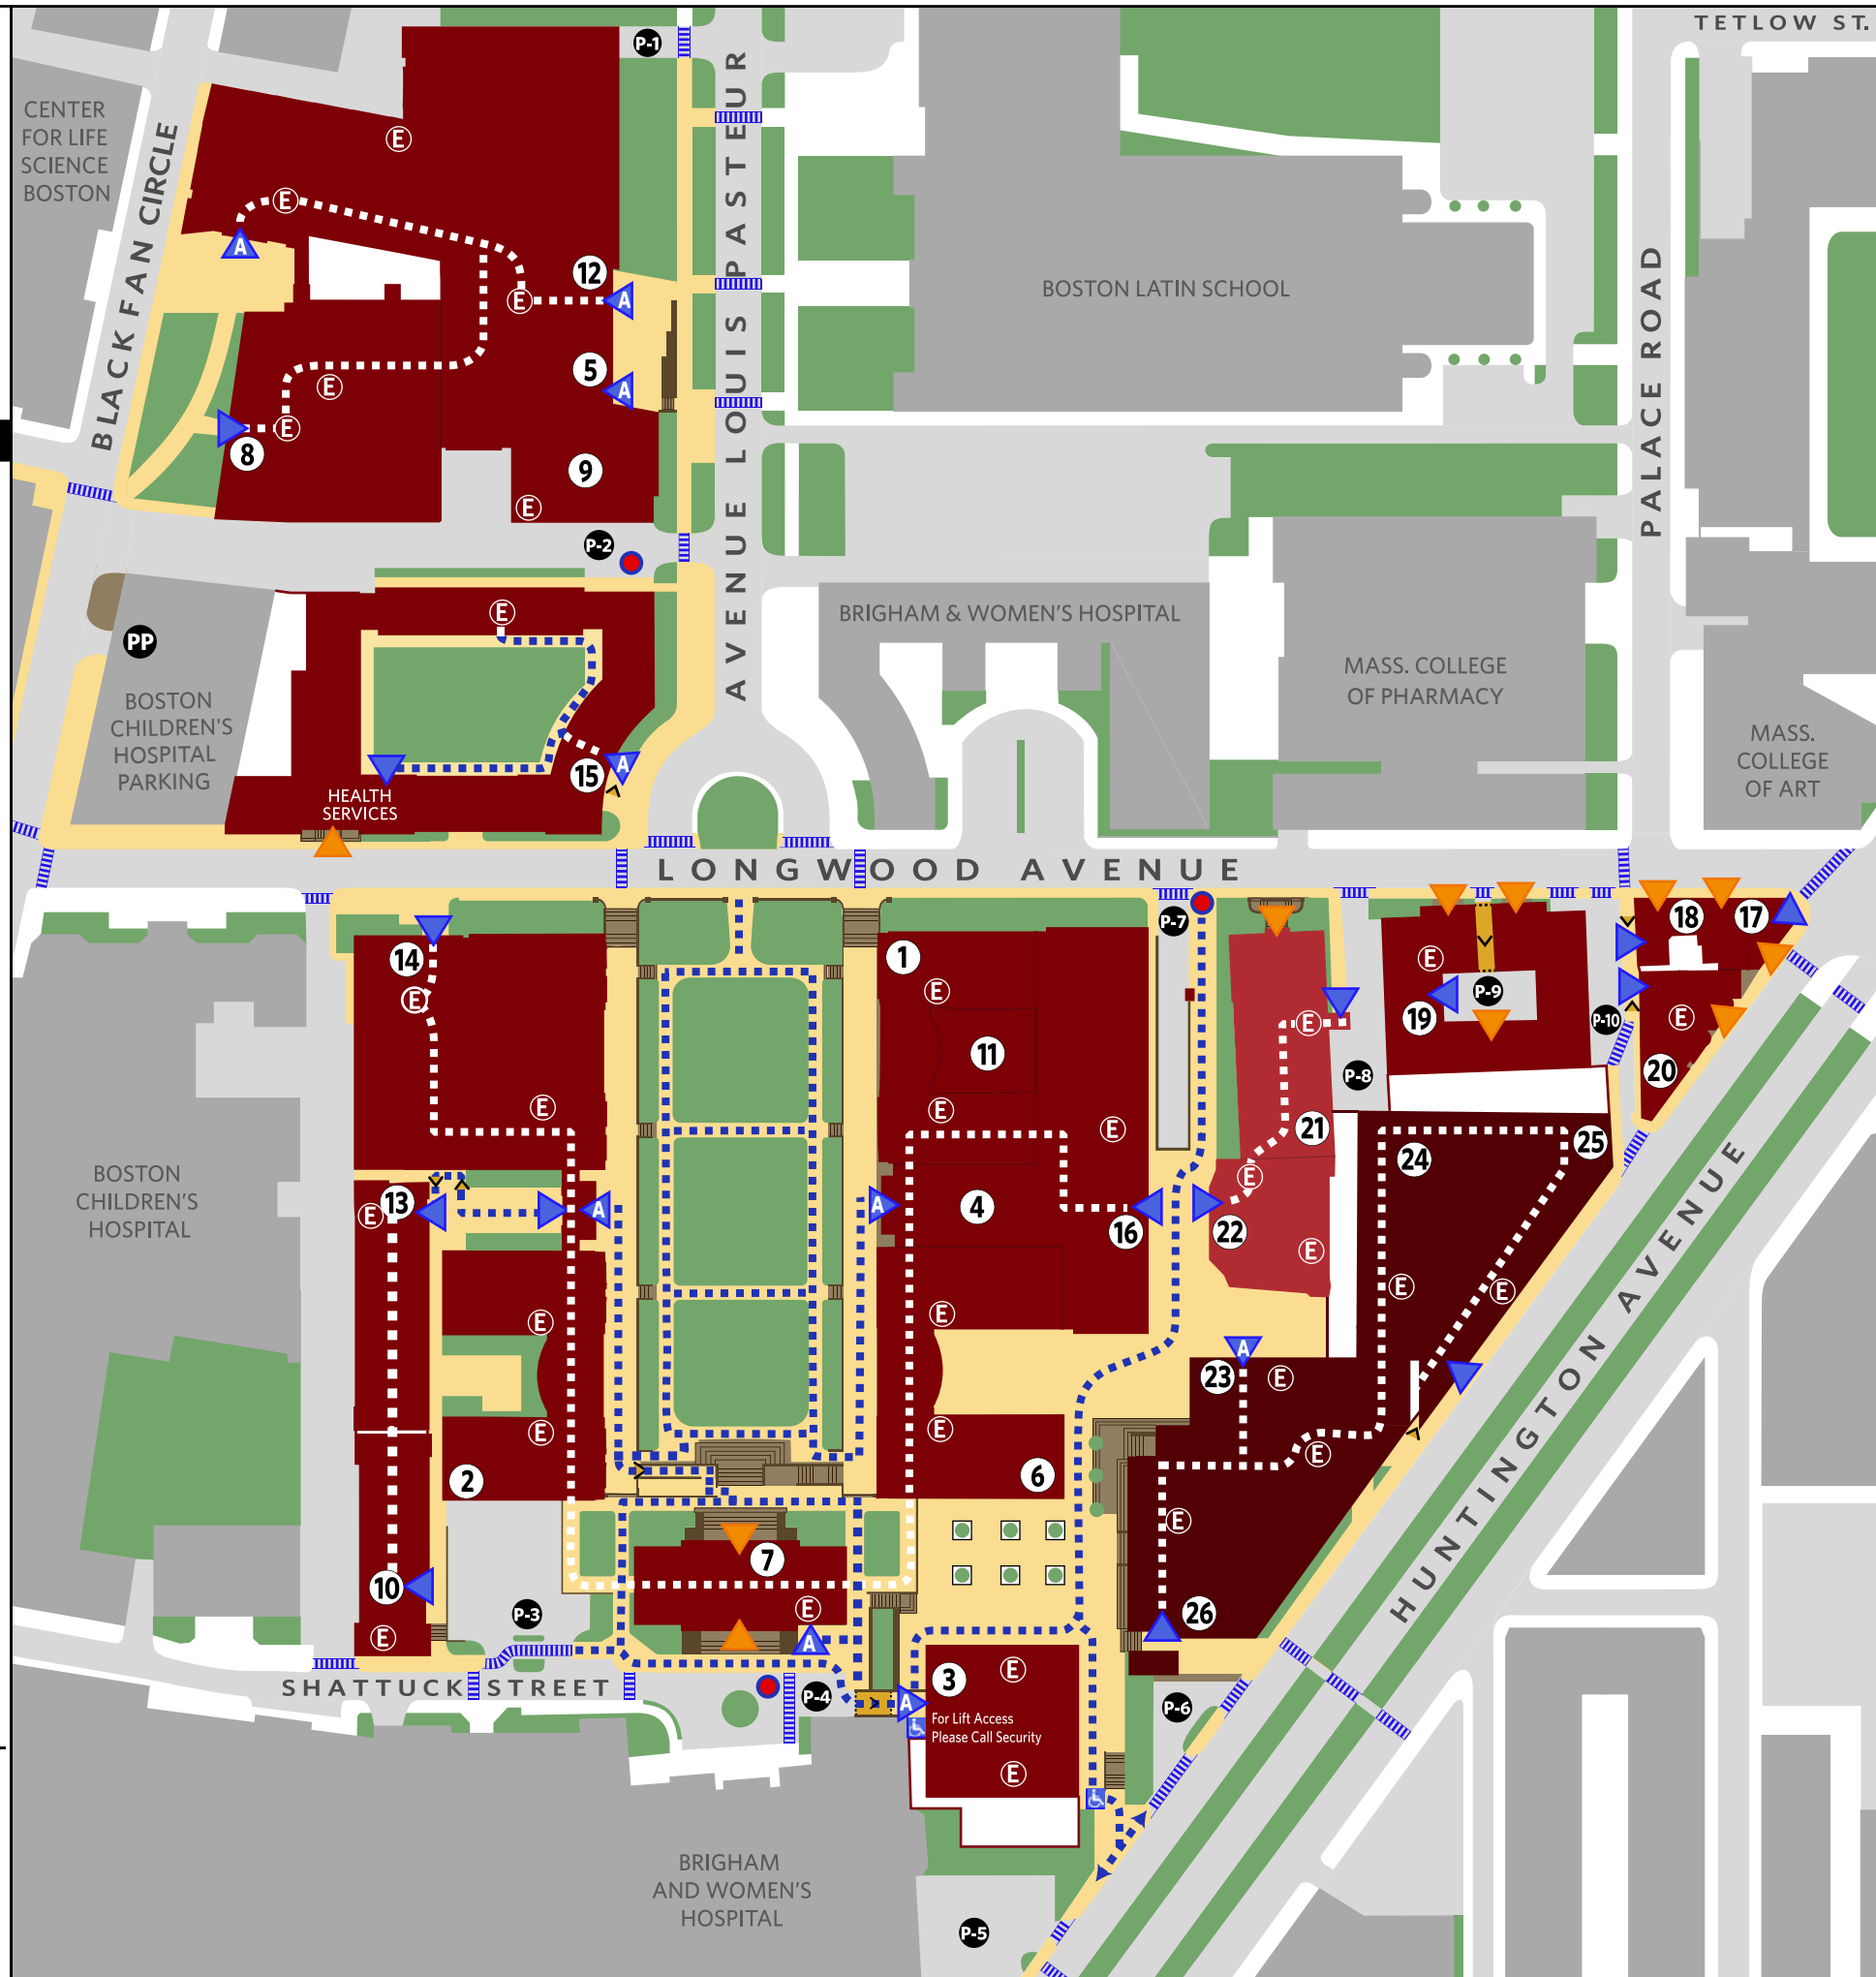

## PEDESTRIAN ACCESS MAP

### LEGEND

- 1** Building Number
- Accessible Entrance
- Automatic Accessible Entrance
- Non-Accessible Entrance
- Interior Accessible Circulation
- Exterior Accessible Circulation
- Accessible Crossing
- Barrier-Free
- Barrier
- Chair Lift
- Accessible Ramp
- Steep Ramp
- Institutional Parking \*\*
- Public Parking
- Elevator
- Accessible Drop off / Pick up Locations

### HARVARD MEDICAL SCHOOL

1. Armenise  
210 Longwood Avenue
2. Building C  
240 Longwood Avenue
3. Countway Library  
10 Shattuck Street
4. Courtyard Cafe  
200 Longwood Avenue
5. Elements Cafe  
77 Avenue Louis Pasteur
6. Goldenson  
220 Longwood Avenue
7. Gordon Hall  
25 Shattuck Street
8. 4 Blackfan Circle  
4 Blackfan Circle
9. Joseph B. Martin Conference Center  
77 Avenue Louis Pasteur
10. LHRRB  
45 Shattuck Street
11. Modell Center for Immunology  
210 Longwood Avenue
12. New Research Building (NRB)  
77 Avenue Louis Pasteur
13. Seeley G. Mudd  
250 Longwood Avenue
14. Tosteson Medical Education Center (TMEC)  
260 Longwood Avenue
15. Vanderbilt Hall  
107 Avenue Louis Pasteur
16. Warren Alpert  
200 Longwood Avenue
17. 158 Longwood  
158 Longwood Avenue
18. 160-164 Longwood  
160 Longwood Avenue, 164 Longwood Avenue
19. 180 Longwood  
180 Longwood Avenue
20. 641 Huntington  
641 Huntington Avenue

### HARVARD SCHOOL OF DENTAL MEDICINE

21. School of Dental Medicine  
188 Longwood Avenue
22. Research and Education Building  
190 Longwood Avenue